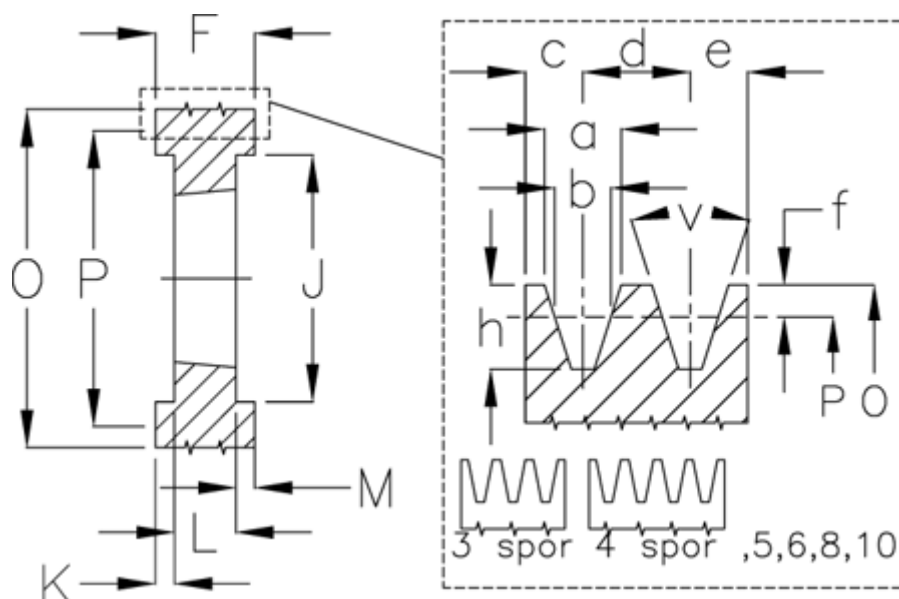

Article number: 604112035510

Description: V-belt pulley SPC 355/10 TL4545

Measures

a	= 22.0	For bush	= 4545	O	= 364.6
b	= 19.0	h	= 23.8	P	= 355
Bush ζ max	= 110	J	= 299	Type	= SPC
c	= 17.0	K	= 75	v	= 38 degrees
d	= 25.5	L	= 114		
e	= 17.0	m	= 75.0		
f	= 4.8	N	= -		
F	= 264	Number of ribs	= 10		